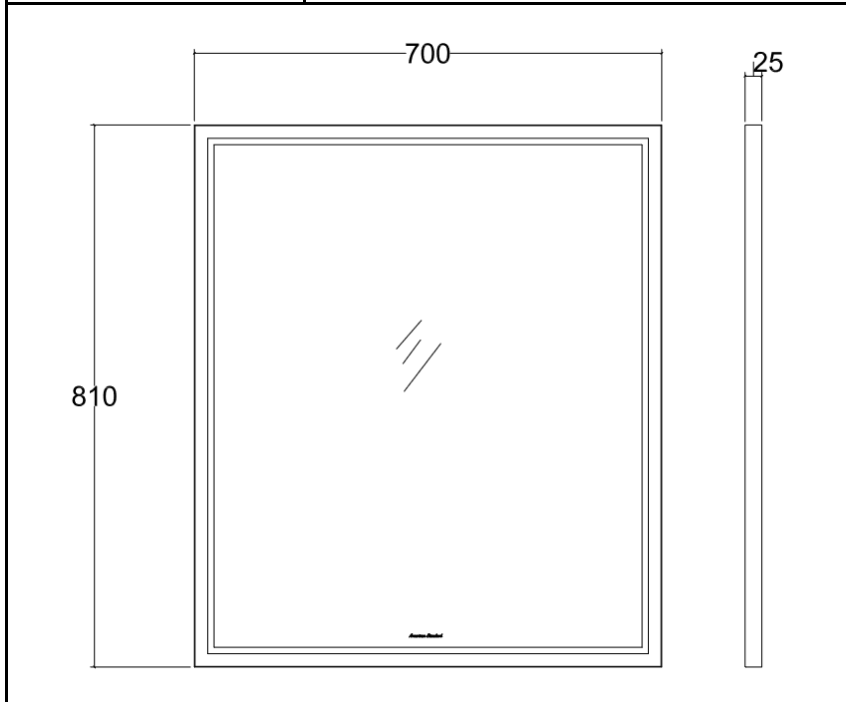

PROJECT		REF		REV	ITEM CODE	
LOCATION		DATE			PAGE	

SANITARY WARE SPECIFICATION SHEET

Item Descriptions	American Standard (PRC) "Moddino Classic Series" Wall mounted mirror	Illustration/ Drawing 
Model	CVASMD70-SM0W200C0	
Dimension	L700 x W25 x H810 mm	
Material / Colour	Glass / White	
Manufacturer	American Standard (PRC)	
Source	Acme Sanitary Ware Co. Ltd Mr. Eric Wong / Mr. Don Yuen	
Contact Tel/Fax	(852) 2388-7171 / (852) 2710-8012	
E-mail	acme@acmesanitary.com.hk	
Website	www.acmesanitary.com.hk	